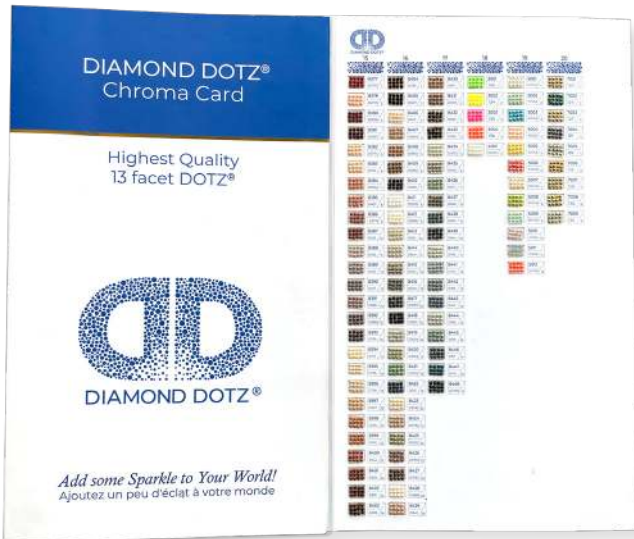

120 SKUS in Hangsell Boxes

12 g x 2.8 mm round diamond
120 Facings , 1 panel
Dimensions: 725 mm Length x
585 mm Width x 140 mm Depth

120 shades

120 Diamond Shades comprising:

- 104 Standard Diamonds – shade numbers begin with 8
- 8 AB Diamonds - shade numbers begin with 5
- 3 Metallic Diamonds - shade numbers begin with 7
- 1 Glow-in-the-dark - shade numbers begin with 4
- 4 Neon Shades - shade numbers begin with 3

Printed Card,
ready to dot
as you collect
each DOTZ®
Shade