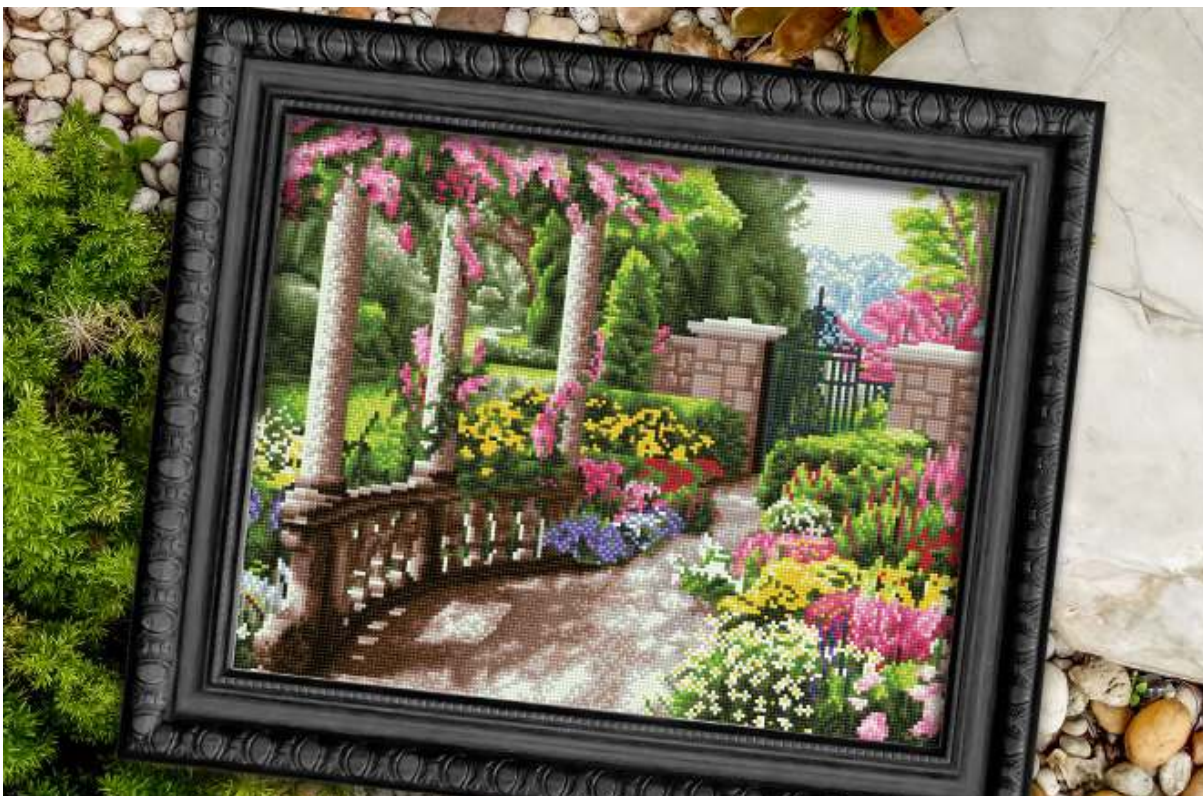

Path To Freedom

Diamond Area