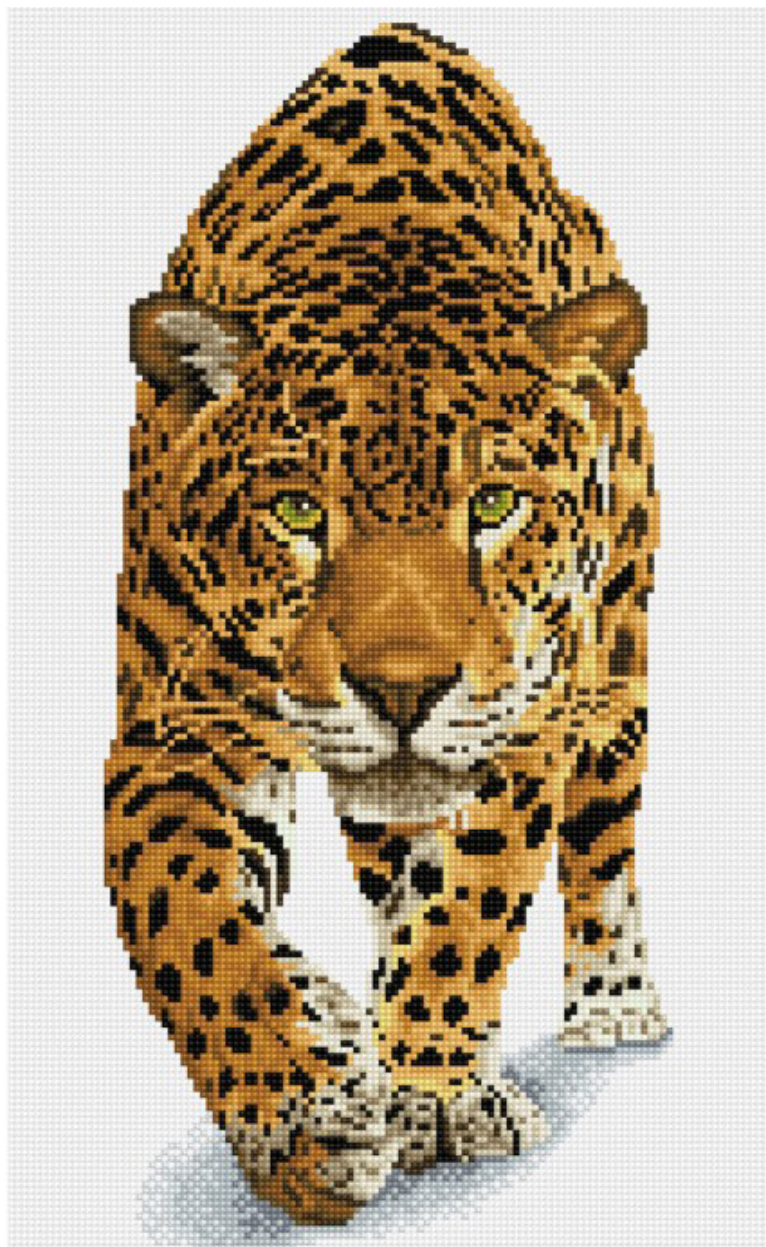

DQ9

Skill Level - Intermediate

DQ9.007