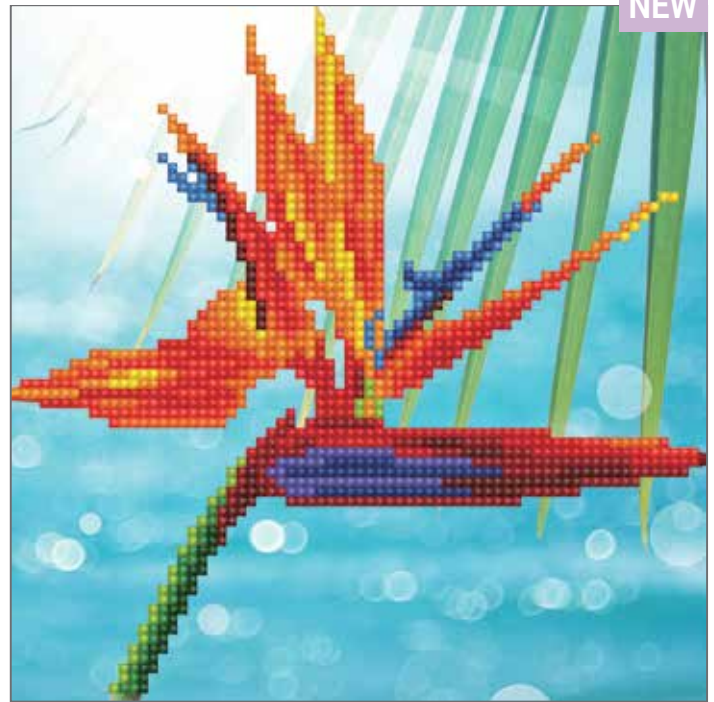

#50464 SHY UNICORN
Design Size: 20.32x20.32cm
Fabric Size: 27x27cm

4897073248011

Powered by DIAMOND DOTZ®

#50465 SAILBOT
Design Size: 20.32x20.32cm
Fabric Size: 27x27cm

4897073248028

#50498 BIRD OF PARADISE
Design Size: 20.32x20.32cm
Fabric Size: 27x27cm