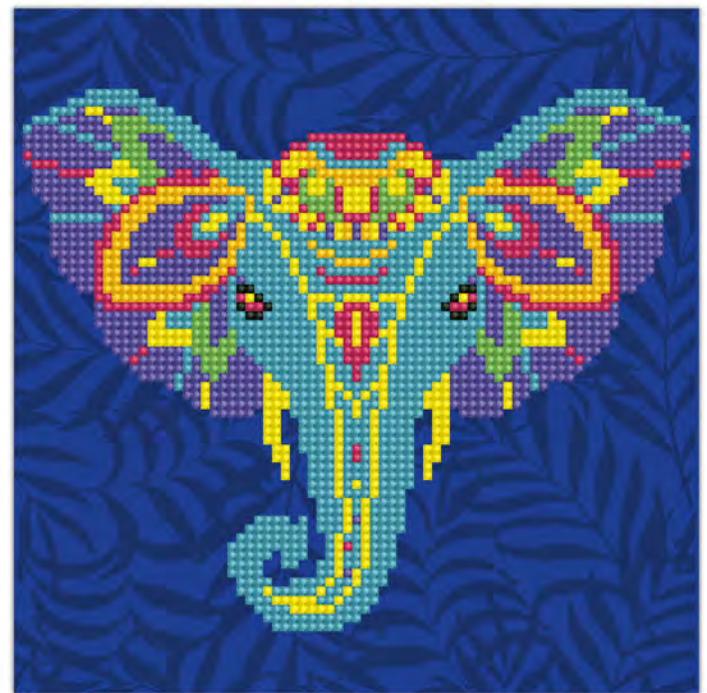

4897073249452

#49291 - FUN UNICORN
Design Size: 22x22cm
Fabric Size: 30x30cm

4897073249469

Powered by DIAMOND DOTZ®

#49292 - BEE
Design Size: 22x22cm
Fabric Size: 30x30cm

4897073249476

#49293 - HEART
Design Size: 22x22cm
Fabric Size: 30x30cm

4897073249483

#49393 - BLUE DAHLIA
Design Size: 22x22cm
Fabric Size: 30x30cm

4897073249490

#49936 - ELEPHANT
Design Size: 22x22cm
Fabric Size: 30x30cm

4897073249506

Powered by DIAMOND DOTZ®

DIAMONDART
BY LEISURE ARTS