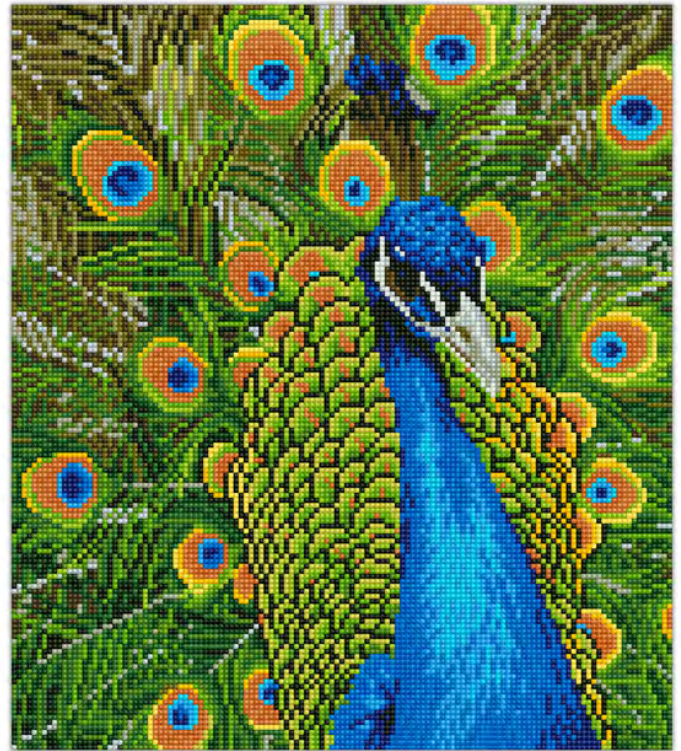

4897073249551

#49304 - SUN MANDALA
Design Size: 32x32cm
Fabric Size: 40x40cm

4897073249568

ADVANCED
LEVEL DESIGNS

#49387 - LOTUS
Design Size: 37x42cm
Fabric Size: 45x50cm

4897073249605

#49388 - FLOWER BOUQUET
Design Size: 47x37cm
Fabric Size: 55x45cm

4897073249612

Powered by DIAMOND DOTZ®

DIAMONDART
BY LEISURE ARTS

ADVANCED
LEVEL DESIGNS

#49389 - SUCCULENTS

Design Size: 37x42cm
Fabric Size: 45x50cm

4897073249629

#49940 - PEACOCK